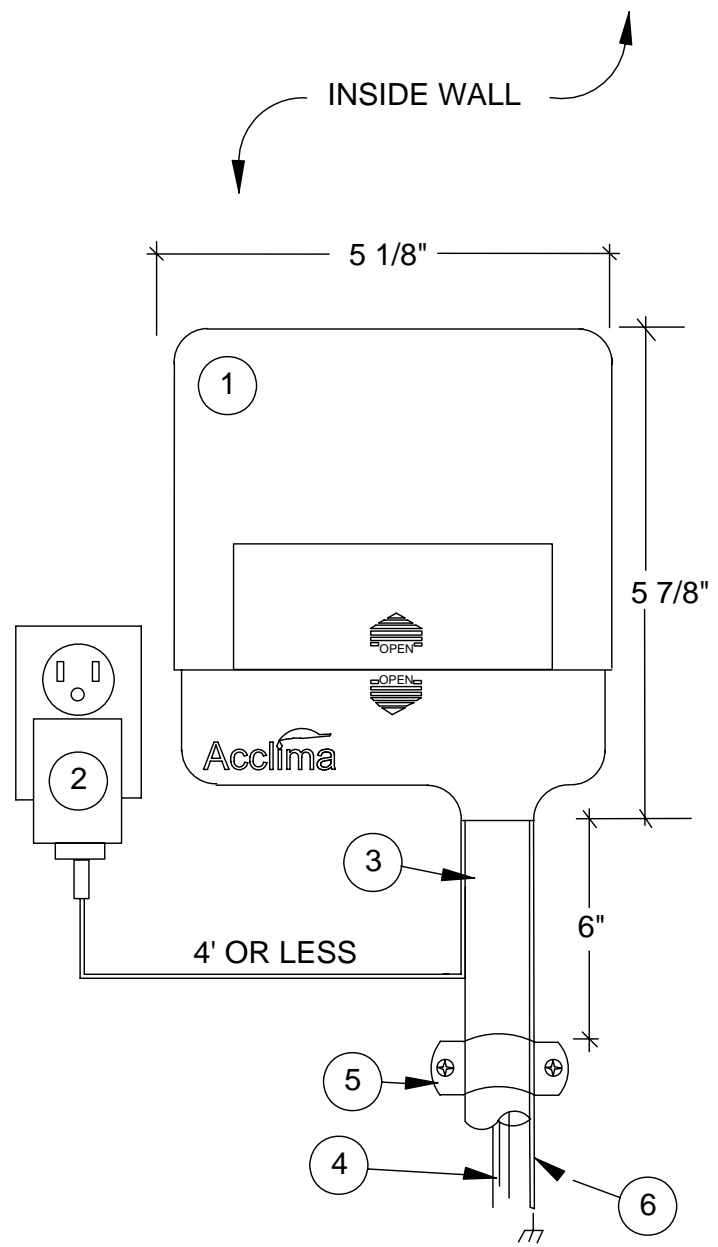

- ① ACCLIMA COMPUTERIZED SC IRRIGATION CONTROLLER MODEL NO. ACC-SYS-0006 INDOOR WALL MOUNT
- ② WALL TRANSFORMER
- ③ 1/2" PVC SCH 40 OR BETTER CONDUIT AND FITTING TO CONTROL VALVES
- ④ WIRE TO CONTROL VALVES 18 AWG PE JACKETED UL LISTED FOR DIRECT BURIAL
- ⑤ PVC BRACKET
- ⑥ 12 AWG EARTH GROUND WIRE

A

CONTROLLER
ACCLIMA ACC-SYS-0012

DETAIL-NO SCALE
12-31-07